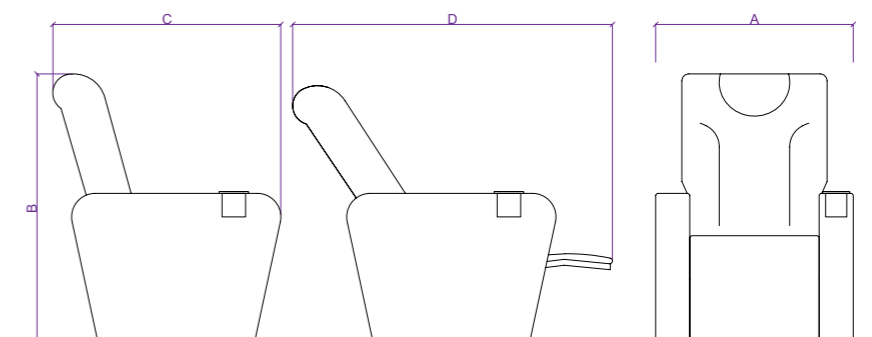

OLYMPHO EXCEL

PLATINIUM SERIES

Cinema City, Netanya (Israel)

Multikino Targówek, Warsaw (Poland)

RECLINER

DIMENSIONS

	A	B	C	D
BACO CINEPLEX	54-58 cm 21,3"-22,8"	100 cm 39,4"	64 cm 25,2"	67 cm 26,4"
BACO VIP	60-74 cm 23,6"-29,1"	100 cm 39,4"	64 cm 25,2"	74 cm 29,1"
OLYMPO	54-58 cm 21,3"-22,8"	102 cm 40,2"	60 cm 23,6"	70 cm 27,6"
OLYMPO EXCEL	60-74 cm 23,6"-29,1"	112 cm 44,1"	70 cm 27,6"	76 cm 29,9"
SCARLETT CINEPLEX	55-60 cm 21,7"-23,6"	115 cm 45,3"	70 cm 27,6"	75 cm 29,5"
SCARLETT PREMIER	56-60 cm 22"-23,6"	115 cm 45,3"	70 cm 27,6"	75 cm 29,5"
SCARLETT VIP	58-62 cm 22,8"-24,4"	115 cm 45,3"	70 cm 27,6"	75 cm 29,5"
SCARLETT RECLINER SINGLE MOTOR	84 cm 33"	120 cm 47,2"	97 cm 38,2"	126 cm 49,6"
SCARLETT RECLINER DOUBLE MOTOR	84 cm 33"	120 cm 47,2"	97 cm 38,2"	147 cm 57,9"