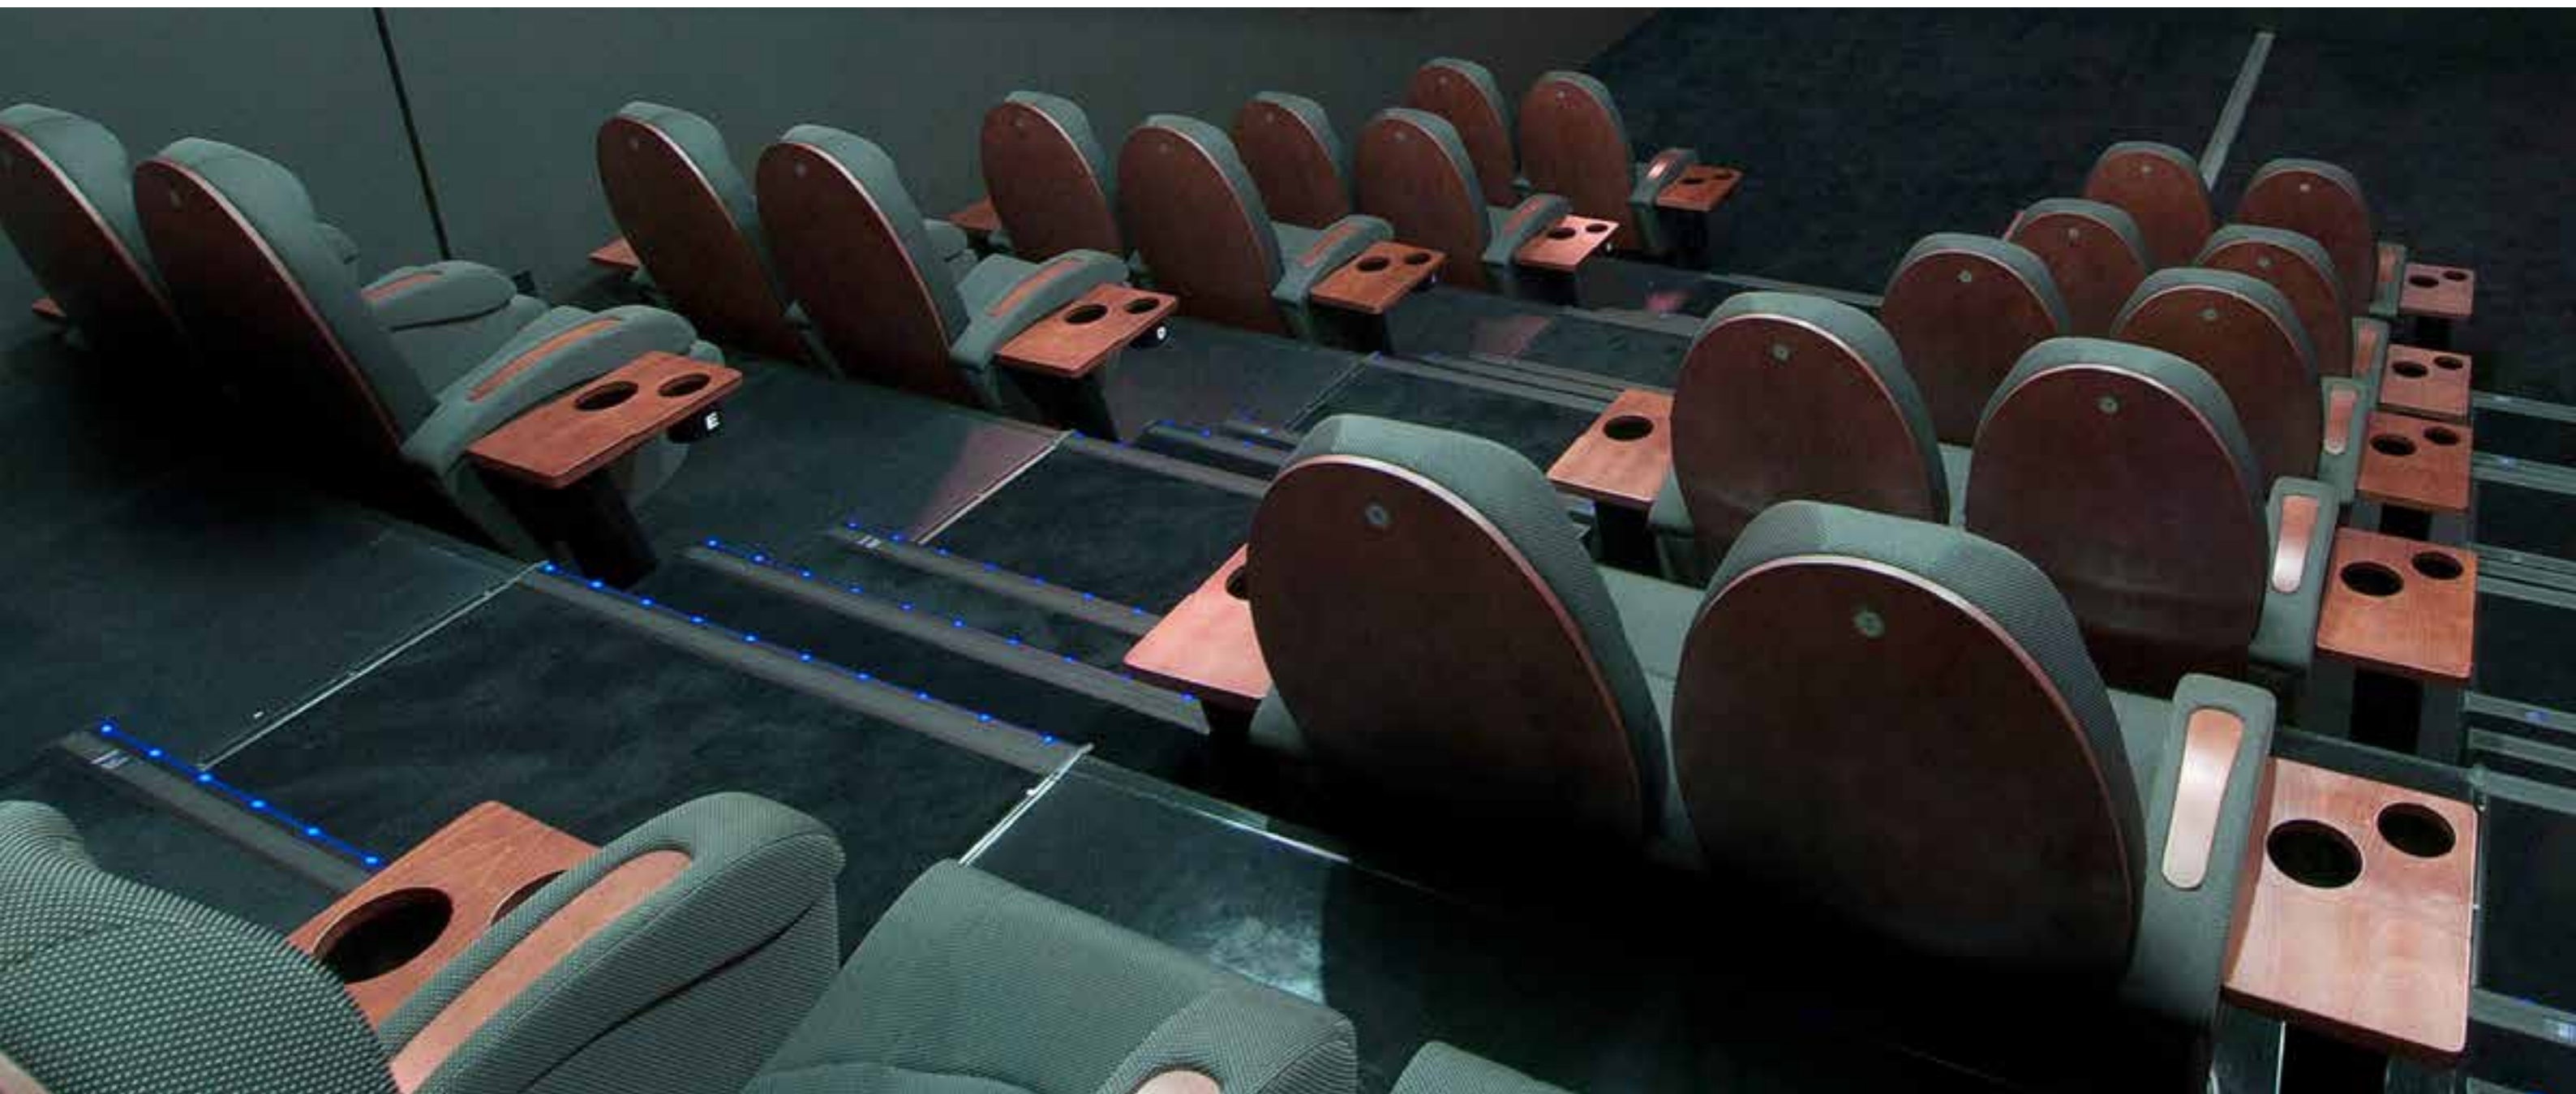

Artis Film, Tallinn (ESTONIA)