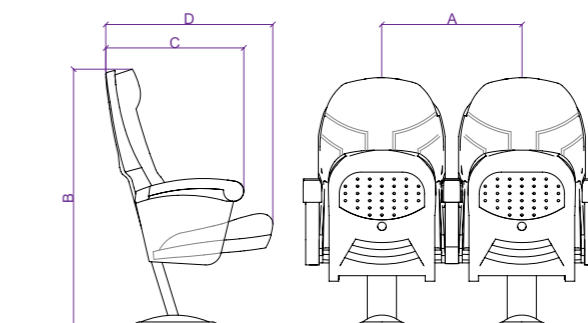

OLYMPHO EXCEL

PLATINIUM SERIES

Cinema City, Netanya (Israel)

Multikino Targówek, Warsaw (Poland)

RECLINER

DIMENSIONS

	A	B	C	D
BACO CINEPLEX	54-58 cm 21,3"-22,8"	100 cm 39,4"	64 cm 25,2"	67 cm 26,4"
BACO VIP	60-74 cm 23,6"-29,1"	100 cm 39,4"	64 cm 25,2"	74 cm 29,1"
OLYMPO	54-58 cm 21,3"-22,8"	102 cm 40,2"	60 cm 23,6"	70 cm 27,6"
OLYMPO EXCEL	60-74 cm 23,6"-29,1"	112 cm 44,1"	70 cm 27,6"	76 cm 29,9"
SCARLETT CINEPLEX	55-60 cm 21,7"-23,6"	115 cm 45,3"	70 cm 27,6"	75 cm 29,5"
SCARLETT PREMIER	56-60 cm 22"-23,6"	115 cm 45,3"	70 cm 27,6"	75 cm 29,5"
SCARLETT VIP	58-62 cm 22,8"-24,4"	115 cm 45,3"	70 cm 27,6"	75 cm 29,5"
SCARLETT RECLINER SINGLE MOTOR	84 cm 33"	120 cm 47,2"	97 cm 38,2"	126 cm 49,6"
SCARLETT RECLINER DOUBLE MOTOR	84 cm 33"	120 cm 47,2"	97 cm 38,2"	147 cm 57,9"